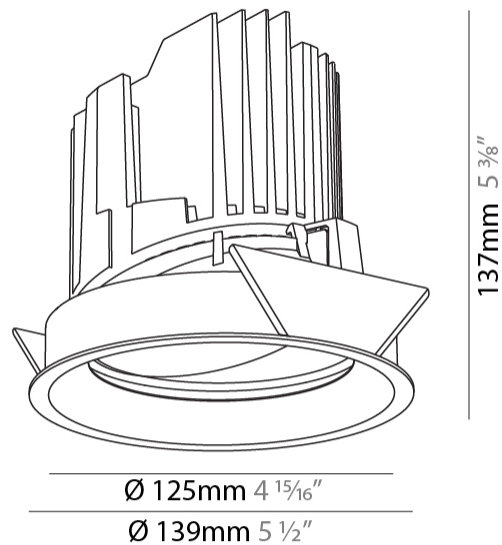

GENERAL

Series: Bioniq
Subseries: Bioniq Round Adjustable
Brand: Prolicht
Division: Architectural
Mounting Type: Recessed
Mounting Location: Ceiling
Subcategory: Downlight

PHYSICAL

Shape: Round
Diameter (mm): 139
Diameter (in): 5 1/2
Height (mm): 137
Height (in): 5 3/8
Ceiling Thickness (mm): 10 / 12.5 / 15
Ceiling Thickness (in): 3/8 or 1/2 or 9/16
Min. Recessing Depth (mm): 150
Min. Recessing Depth (in): 5 7/8
Light Distribution: Adjustable / Downlight
Weight (kg): 0.853
Weight (lbs): 1.88
Fixture Finish: SSR / BKV / CWI / CRY / HAB / UFT / ITA / RUA / FTG / MYG / LOD / PUS / FRO / FUP / KIA / POP / BLS / SPG / MEY / GOH / GUM / CHC / COM / ABZ / JAG / OBR / MOS / ROR
Fixture Material: Aluminum Die Cast
Cut-out Measurements: 130mm / 5 1/8"

LED

Number of LEDs: 1
Color Temperature (°K): 2700 / 3000 / 3500 / 4000
Max. Delivered Lumen (lm): 1180 / 1930 / 2029 / 2070
Nominal Lumen (lm): 3210 / 3290 / 3459 / 3530
CRI: >90 CRI
Lamp Life (hrs): 50000

OPTICAL

Reflector: 10 / 18 / 36
Adjustability: Rotational 355°, Tilt 30°

RATINGS AND CERTIFICATIONS

Certified By: Certified for North American Standards
IP rating: IP54

BIONIQ ROUND ADJUSTABLE RECESSED

A35242-