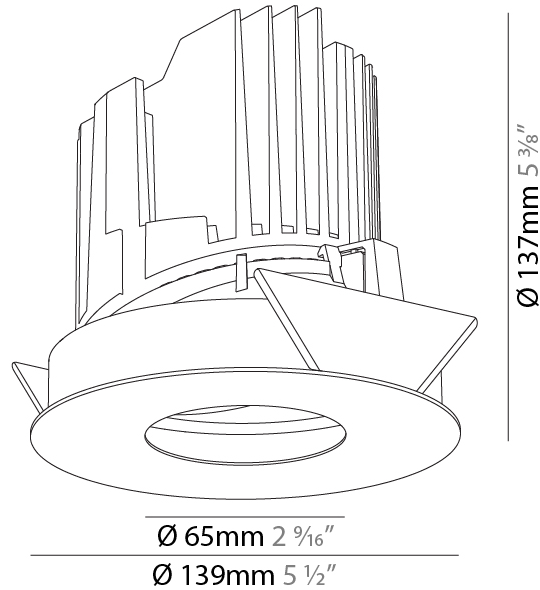

GENERAL

Series: Bioniq
Subseries: Bioniq Round Adjustable
Brand: Prolicht
Division: Architectural
Mounting Type: Recessed
Mounting Location: Ceiling
Subcategory: Downlight

PHYSICAL

Shape: Round
Diameter (mm): 139
Diameter (in): 5 1/2
Height (mm): 137
Height (in): 5 3/8
Ceiling Thickness (mm): 10 / 12.5 / 15
Ceiling Thickness (in): 3/8 or 1/2 or 9/16
Min. Recessing Depth (mm): 150
Min. Recessing Depth (in): 5 7/8
Light Distribution: Adjustable / Downlight
Weight (kg): 0.853
Weight (lbs): 1.88
Fixture Finish: SSR / BKV / CWI / CRY / HAB / UFT / ITA / RUA / FTG / MYG / LOD / PUS / FRO / FUP / KIA / POP / BLS / SPG / MEY / GOH / GUM / CHC / COM / ABZ / JAG / OBR / MOS / ROR
Fixture Material: Aluminum Die Cast
Cut-out Measurements: 130mm / 5 1/8"

GENERAL

Series: Bioniq
Subseries: Bioniq Round Wallwash
Brand: Prolicht
Division: Architectural
Mounting Type: Recessed
Mounting Location: Ceiling
Subcategory: Downlight

PHYSICAL

Shape: Round
Diameter (mm): 139
Diameter (in): 5 1/2
Height (mm): 137
Height (in): 5 3/8
Ceiling Thickness (mm): 10 / 12.5 / 15 / 25
Ceiling Thickness (in): 3/8 or 1/2 or 9/16
Min. Recessing Depth (mm): 150
Min. Recessing Depth (in): 5 7/8
Light Distribution: Adjustable / Asymmetric
Weight (kg): 0.865
Weight (lbs): 1.9
Fixture Finish: SSR / BKV / CWI / CRY / HAB / UFT / ITA / RUA / FTG / MYG / LOD / PUS / FRO / FUP / KIA / POP / BLS / SPG / MEY / GOH / GUM / CHC / COM / ABZ / JAG / OBR / MOS / ROR
Fixture Material: Aluminum Die Cast
Cut-out Measurements: 130mm / 5 1/8"

OPTICAL

Reflector°: 20 / 25 / 40
Adjustability: Fixed

RATINGS AND CERTIFICATIONS

Certified By: Certified for North American Standards
IP rating: IP20

	130mm 5 1/8"	150mm 5 7/8"	10 15mm 3/8" 9/16"	30°	355°	
A						